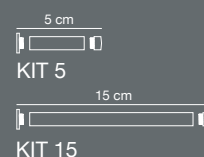

**Reference Code:**  
STCV

**Mounting:** Indoor Wall to Wall / Ceiling  
**Light source:** 1x LED 2700K CRI 80 1600lm  
**Input Voltage:** 90 ÷ 240V  
**Power:** 20W(LED 12,3W)  
**Switch:** Dimmer touch  
**Colors:** Light Brass gloss  
**Material:** Iron / Brass  
**Weight:** 1kg

\* If your ceiling is higher, a longer wire is available on request

\*\* It is recommended that the installation respects a maximum ratio of 1:2 between the width and height of the lamp.

**Reference Code:**  
STCO

**Mounting:** Indoor Wall to Ceiling  
**Light source:** 1x LED 2700K CRI 80 1600lm  
**Input Voltage:** 90 ÷ 240V  
**Power:** 20W(LED 12,3W)  
**Dimmerable** with 0-10V dimming  
**Colors:** Light Brass gloss  
**Material:** Iron / Brass  
**Weight:** 1kg

\* If your ceiling is higher, a longer wire is available on request

\*\* It is recommended that the installation respects a maximum ratio of 1:2 between the width and height of the lamp.