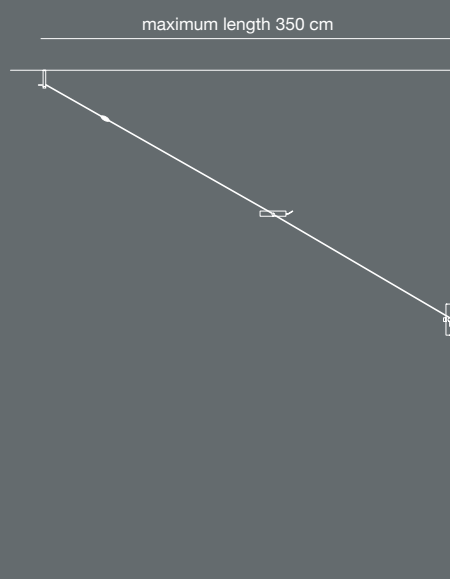

**Reference Code:**  
STCV

**Mounting:** Indoor Wall to Wall / Ceiling  
**Light source:** 1x LED 2700K CRI 80 1600lm  
**Input Voltage:** 90 ÷ 240V  
**Power:** 20W(LED 12,3W)  
**Switch:** Dimmer touch  
**Colors:** Light Brass gloss  
**Material:** Iron / Brass  
**Weight:** 1kg

\* If your ceiling is higher, a longer wire is available on request

\*\* It is recommended that the installation respects a maximum ratio of 1:2 between the width and height of the lamp.

**Reference Code:**  
STCO

**Mounting:** Indoor Wall to Ceiling  
**Light source:** 1x LED 2700K CRI 80 1600lm  
**Input Voltage:** 90 ÷ 240V  
**Power:** 20W(LED 12,3W)  
**Dimmerable** with 0-10V dimming  
**Colors:** Light Brass gloss  
**Material:** Iron / Brass  
**Weight:** 1kg

\* If your ceiling is higher, a longer wire is available on request

\*\* It is recommended that the installation respects a maximum ratio of 1:2 between the width and height of the lamp.