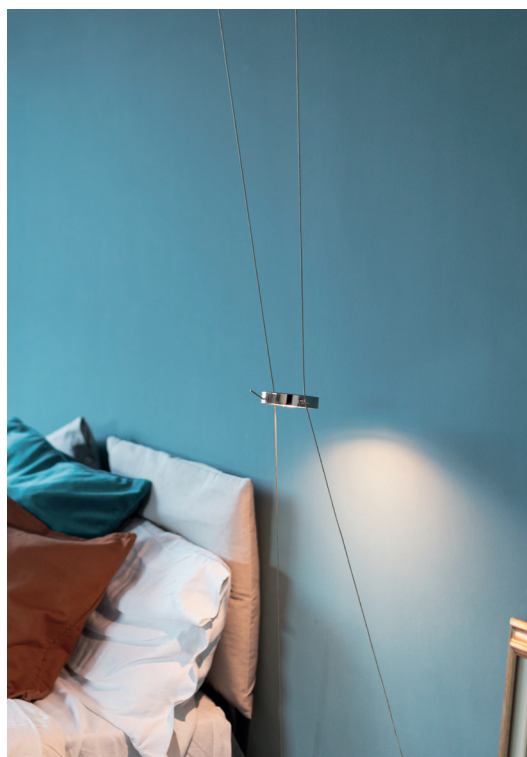

**Reference Code:**  
STCV

**Mounting:** Indoor Wall to Wall / Ceiling  
**Light source:** 1x LED 2700K CRI 80 1600lm  
**Input Voltage:** 90 ÷ 240V  
**Power:** 20W(LED 12,3W)  
**Switch:** Dimmer touch  
**Colors:** Light Brass gloss  
**Material:** Iron / Brass  
**Weight:** 1kg

\* If your ceiling is higher, a longer wire is available on request

\*\* It is recommended that the installation respects a maximum ratio of 1:2 between the width and height of the lamp.

**Reference Code:**  
STCO

**Mounting:** Indoor Wall to Ceiling  
**Light source:** 1x LED 2700K CRI 80 1600lm  
**Input Voltage:** 90 ÷ 240V  
**Power:** 20W(LED 12,3W)  
**Dimmerable** with 0-10V dimming  
**Colors:** Light Brass gloss  
**Material:** Iron / Brass  
**Weight:** 1kg

\* If your ceiling is higher, a longer wire is available on request

\*\* It is recommended that the installation respects a maximum ratio of 1:2 between the width and height of the lamp.