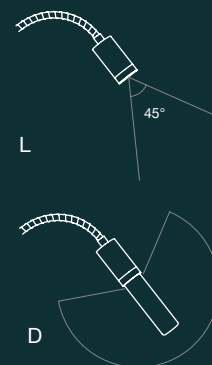

Light type :

Reference Code:

D02TL
D02TD

Mounting: indoor table

Light source: 1x interchangeable LED
3000k 390lm CRI 80 / 2700k 350lm CRI 90

Input Voltage: 100 ÷ 240V

Power: 5W

Switch: Dimmer touch

Colors: Black matte

Material: Aluminium, Steel

Weight: 2kg