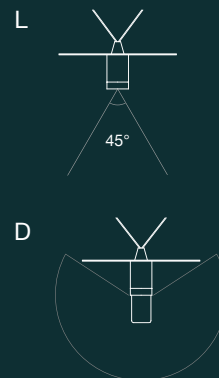

Light type :

Reference Code:

D02P6L
D02P6D

Mounting: indoor ceiling

Light source: 6x interchangeable LED
3000k 390lm CRI 80 / 2700k 350lm CRI 90

Input Voltage: 180 ÷ 240V

Power: 24W

dimerable : with 0-10V dimming

Colors: Black matte

Material: Alluminium, Steel

Weight: 4kg

* On request it is possible to customize the number of pendants, the light type, and the

Light type :

Reference Code:

D02P4L
D02P4D

Mounting: indoor ceiling

Light source: 4x interchangeable LED
3000k 390lm CRI 80 / 2700k 350lm CRI 90

Input Voltage: 180 ÷ 240V

Power: 12W

dimerable : with 0-10V dimming

Colors: Black matte

Material: Alluminium, Steel

Weight: 3kg

* On request it is possible to customize the number of pendants, the light type, and the length of the cables.

Each module has two cables 160 cm long, which can be shortened at pleasure during installation.

Standard versions consist of all diffusers (D) or all lenses (L). It is possible to have a mixture of lenses and diffusers at no additional cost.