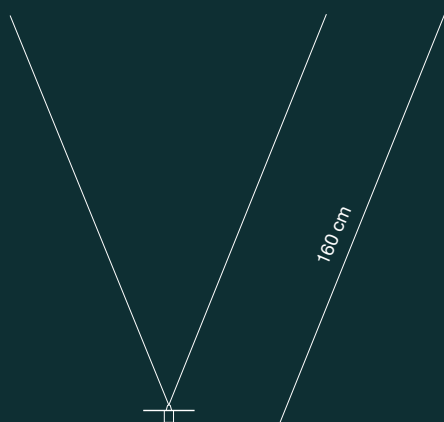

Light source: 4x interchangeable LED
3000k 390lm CRI 80 / 2700k 350lm CRI 90

Input Voltage: 180 ÷ 240V

Power: 12W

dimerable : with 0-10V dimming

Colors: Black matte

Material: Alluminium, Steel

Weight: 3kg

* On request it is possible to customize the number of pendants, the light type, and the length of the cables.

Each module has two cables 160 cm long, which can be shortened at pleasure during installation.

Standard versions consist of all diffusers (D) or all lenses (L). It is possible to have a mixture of lenses and diffusers at no additional cost.