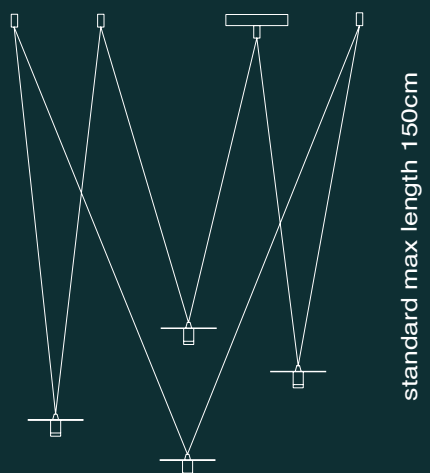

Light type :

Reference Code:

D02P6L
D02P6D

Mounting: indoor ceiling

Light source: 6x interchangeable LED
3000k 390lm CRI 80 / 2700k 350lm CRI 90

Input Voltage: 180 ÷ 240V

Power: 24W

dimerable : with 0-10V dimming

Colors: Black matte

Material: Alluminium, Steel

Weight: 4kg

* On request it is possible to customize the number of pendants, the light type, and the

Light type :

Reference Code:

D02P4L
D02P4D

Mounting: indoor ceiling

Light source: 4x interchangeable LED
3000k 390lm CRI 80 / 2700k 350lm CRI 90

Input Voltage: 180 ÷ 240V

Power: 12W

dimerable : with 0-10V dimming

Colors: Black matte

Material: Alluminium, Steel

Weight: 3kg

* On request it is possible to customize the number of pendants, the light type, and the length of the cables.

Each module has two cables 160 cm long, which can be shortened at pleasure during installation.

Standard versions consist of all diffusers (D) or all lenses (L). It is possible to have a mixture of lenses and diffusers at no additional cost.