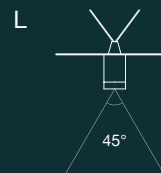

Light type :