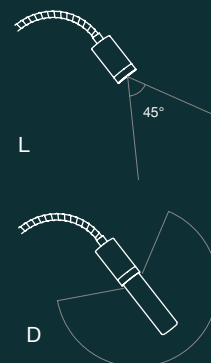

Light type :

**Reference Code:**

D02TL  
D02TD

**Mounting:** indoor floor

**Light source:** 1x interchangeable LED  
3000k 390lm CRI 80 / 2700k 350lm CRI 90

**Input Voltage:** 100 ÷ 240V

**Power:** 5W

**Switch:** Dimmer touch

**Colors:** Black matte

**Material:** Alluminium, Steel

**Weight:** 3kg