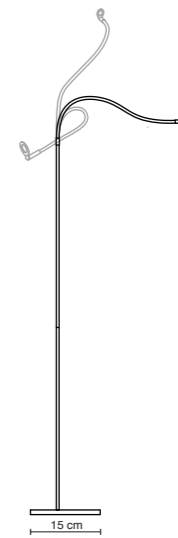

Equilibrio

Technical information

olive**lab**.

Technical information

Equilibrio Lamp
+ Servoluce

- EQFNSF
- EQFOSF

Mounting
Environment
Light source
Luminous Flux
Switching
Material
Colors
Weight
Total height*
Input Voltage
Energy class
Power
Certification

Floor to ceiling
Indoor
3000K LED
550 lm nominal
Dimmer Touch
Anodized aluminium
Matte Black or Brass
2 Kg
350 cm
90 ÷ 240V
7W (LED 4.7W)
A++/A
CE Class II

*If your ceiling is higher, a longer steel wire for the top part is available on request

**In caso di soffitti più alti è possibile richiedere un cavo di lunghezza maggiore*

Black Matt
Finitura nero opaco

Brass Semi-gloss
Finitura ottone semilucido

Equilibrio Lamp

- EQFN
- EQFO

Servoluce Wall

- SW