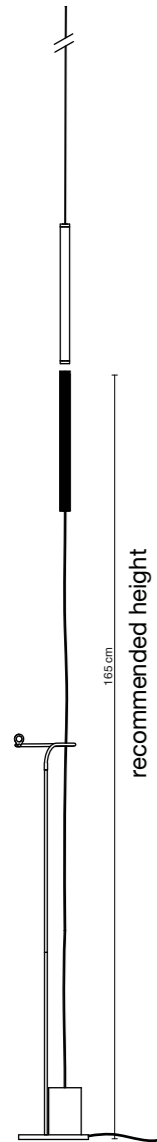

Equilibrio

Technical information

olive**lab**.

Technical information

Equilibrio Lamp
+ Servoluce

- EQFNSF
- EQFOSF

Mounting
Environment
Light source
Luminous Flux
Switching
Material
Colors
Weight
Total height*
Input Voltage
Energy class
Power
Certification

Floor to ceiling
Indoor
3000K LED
550 lm nominal
Dimmer Touch
Anodized aluminium
Matte Black or Brass
2 Kg
350 cm
90 ÷ 240V
7W (LED 4.7W)
A++/A
CE Class II

*If your ceiling is higher, a longer steel wire for the top part is available on request

**In caso di soffitti più alti è possibile richiedere un cavo di lunghezza maggiore*

Black Matt
Finitura nero opaco

Brass Semi-gloss
Finitura ottone semilucido

Equilibrio Lamp

- EQFN
- EQFO

Servoluce Wall

- SW

Servoluce Floor

- SF