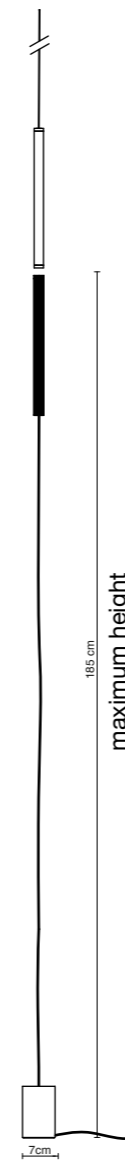

Equilibrio

Technical information

olive**lab**.

Technical information

Equilibrio Lamp
+ Servoluce

- EQFNSF
- EQFOSF

Mounting
Environment
Light source
Luminous Flux
Switching
Material
Colors
Weight
Total height*
Input Voltage
Energy class
Power
Certification

Floor to ceiling
Indoor
3000K LED
550 lm nominal
Dimmer Touch
Anodized aluminium
Matte Black or Brass
2 Kg
350 cm
90 ÷ 240V
7W (LED 4.7W)
A++/A
CE Class II

*If your ceiling is higher, a longer steel wire for the top part is available on request

**In caso di soffitti più alti è possibile richiedere un cavo di lunghezza maggiore*

Black Matt
Finitura nero opaco

Brass Semi-gloss
Finitura ottone semilucido

Equilibrio Lamp

- EQFN
- EQFO

Servoluce Wall

- SW

Servoluce Floor

- SF